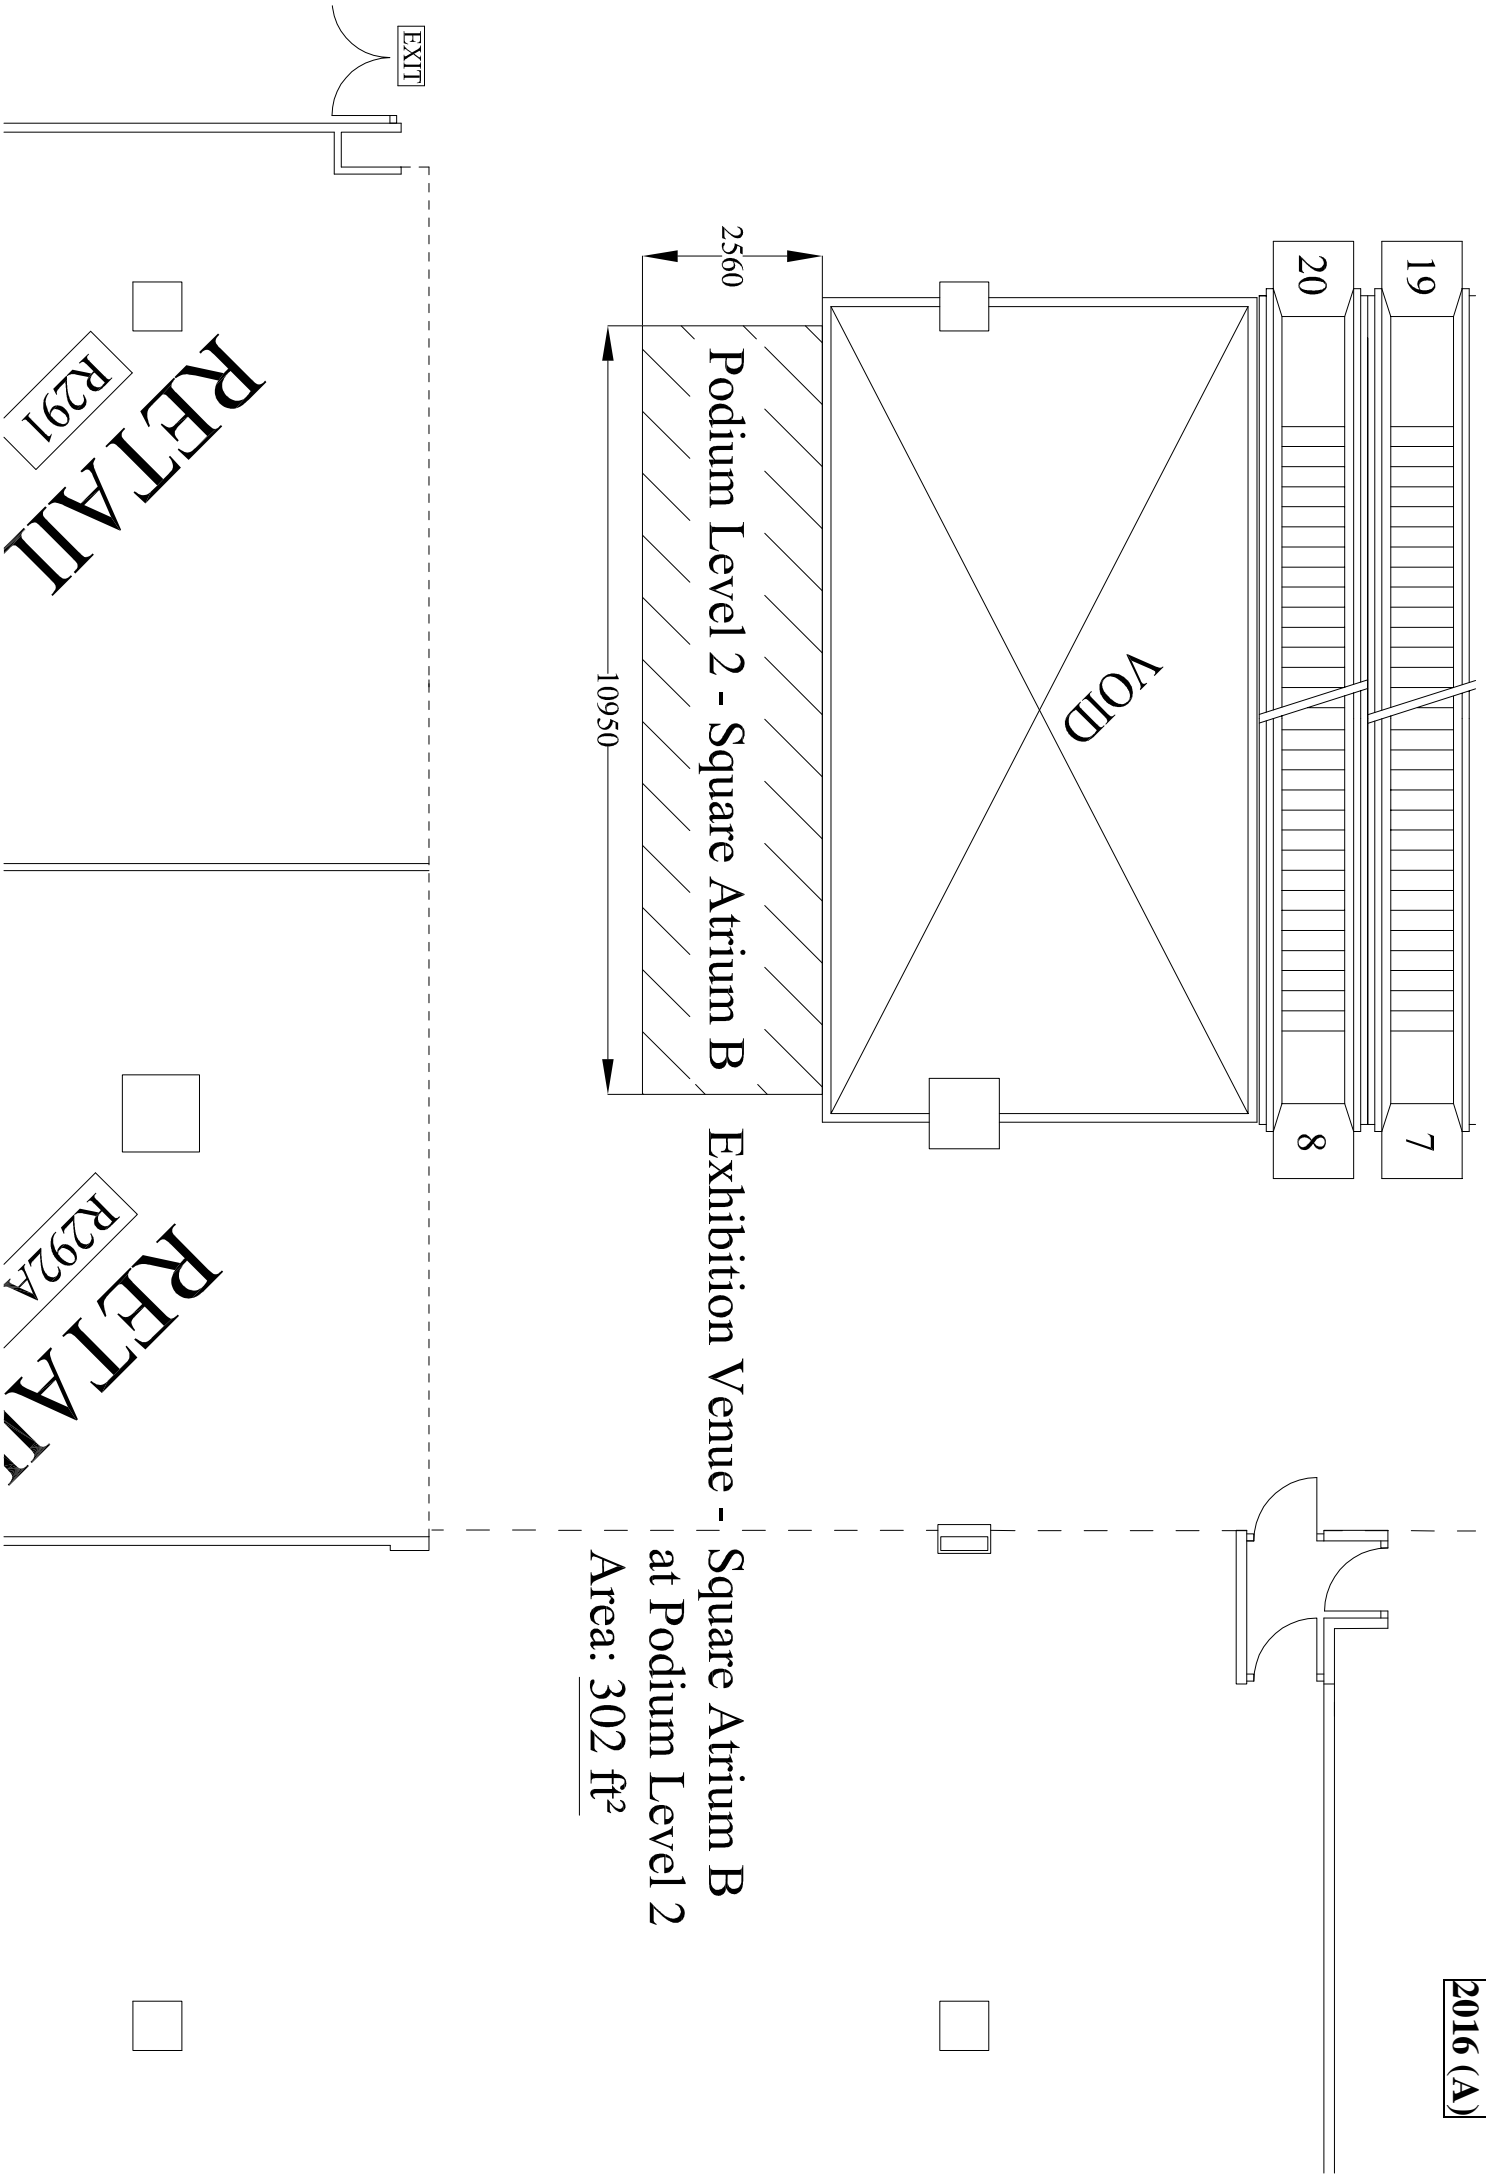

2016 (A)

2016 (A)

RETAIL

R202 - 5

Exhibition Venue - Square Atrium A
at Podium Level 2
Area: 279 ft²

Exhibition Venue - Square Atrium at Podium Level 3
Area: 257 ft²