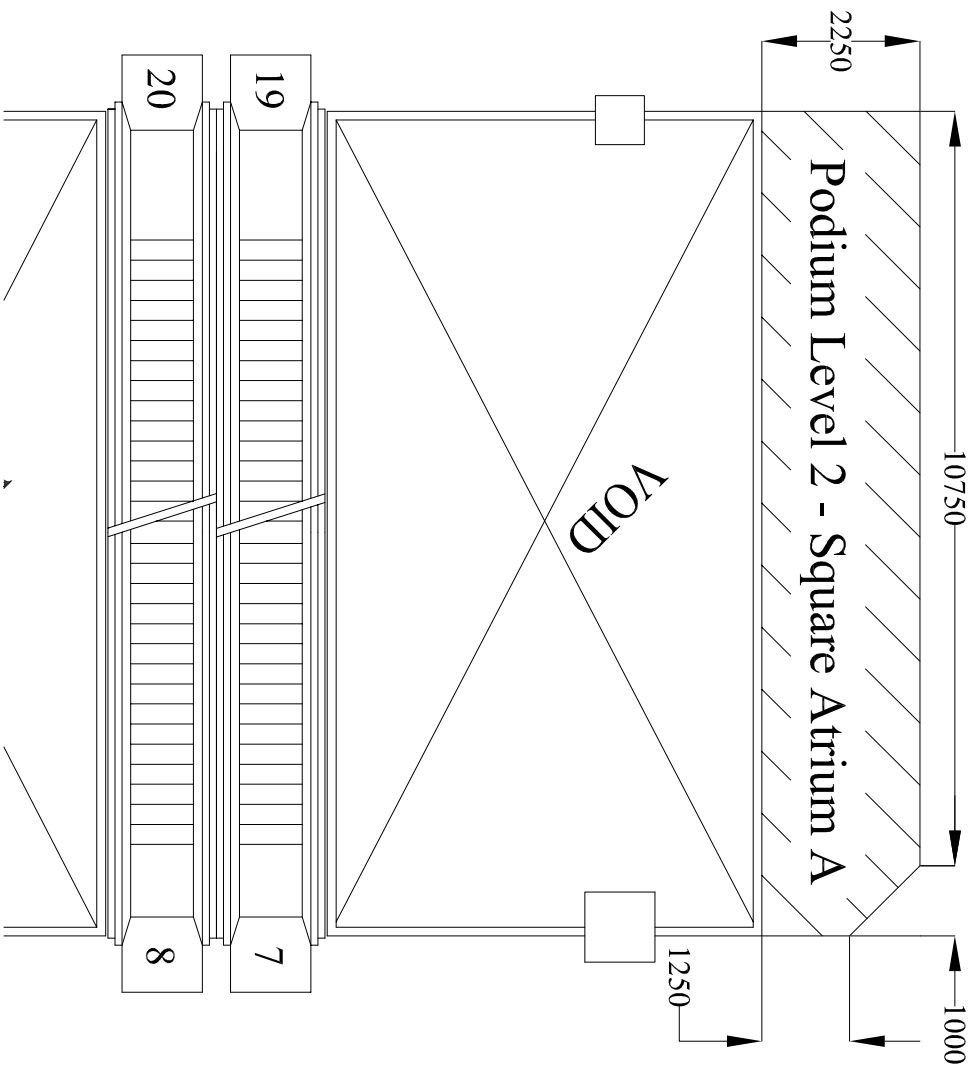

2016 (A)

2016 (A)

RETAIL

R202 - 5

Exhibition Venue - Square Atrium A
at Podium Level 2
Area: 279 ft²

Exhibition Venue - Square Atrium at Podium Level 3
Area: 257 ft²